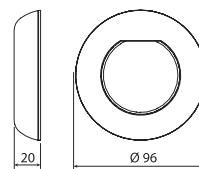

**1** LAMP

**DIMENSIONS**

\*measurements in mm.

STAIRS	74400	74400WW	74401	74401WW
TYPE OF LIGHT	WHITE	WARM WHITE	WHITE	WARM WHITE
VOLTAGE	12V AC	12V AC	24V DC	24V DC
POWER	3,5 W	3,5 W	3 W	3 W
CONSUMPTION	6 VA	6 VA	3 VA	3 VA
LUMINOUS FLUX	450 lm	450 lm	450 lm	450 lm
COLOR TEMP.	5.700K	3.000K	5.700K	3.000K
CRI >	70	80	70	80
FLUX ANGLE	100°	100°	100°	100°
TERMAL PROTECTION	Self-regulation	Self-regulation	Self-regulation	Self-regulation
ENERGY CLASS <small>Según UE 2019/2015</small>				
INSTALLATION IN SALT WATER	Yes	Yes	Yes	Yes
COMPATIBLE CONTROL SYSTEMS	ON/OFF	ON/OFF	ON/OFF	ON/OFF

## 2 FIXATION SYSTEM & DECORATIVE RING

DECORATIVE RING FOR NICHE

DECORATIVE RING FOR NOZZLE L

DECORATIVE RING FOR NOZZLE S

DECORATIVE RING FOR PIPE

	White	Beige	Light gray	Anthracite gray	Stainless steel * AISI 316	How to install
74392	74392CL090	74392CL129	74392CL144	74392CLSS		
74393	74393CL090	74393CL129	74393CL144	74393CLSS		
74394	74394CL090	74394CL129	74394CL144	74394CLSS		
74395	74395CL090	74395CL090	74395CL090	74395CLSS		

### DIMENSIONS OF FIXATION SYSTEM & DECORATIVE RING

FOR NICHE: Fits in Mini niches.

FOR LARGE NOZZLE L: Fits into nozzles with a  $\varnothing$  116 mm trim or less.

FOR SMALL NOZZLE S: Fits into nozzles with a  $\varnothing$  90 mm trim or less.

FOR PIPE: Fits into  $\varnothing$ 63mm pipes or wall bushings in concrete pools.