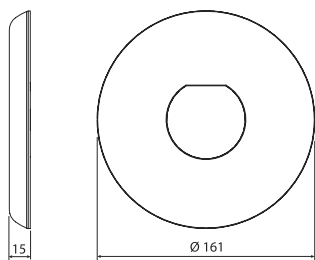

**1** LAMP

**DIMENSIONS**

\*measurements in mm.

STAIRS	74400	74400WW	74401	74401WW
TYPE OF LIGHT	WHITE	WARM WHITE	WHITE	WARM WHITE
VOLTAGE	12V AC	12V AC	24V DC	24V DC
POWER	3,5 W	3,5 W	3 W	3 W
CONSUMPTION	6 VA	6 VA	3 VA	3 VA
LUMINOUS FLUX	450 lm	450 lm	450 lm	450 lm
COLOR TEMP.	5.700K	3.000K	5.700K	3.000K
CRI >	70	80	70	80
FLUX ANGLE	100°	100°	100°	100°
TERMAL PROTECTION	Self-regulation	Self-regulation	Self-regulation	Self-regulation
ENERGY CLASS <small>Según UE 2019/2015</small>				
INSTALLATION IN SALT WATER	Yes	Yes	Yes	Yes
COMPATIBLE CONTROL SYSTEMS	ON/OFF	ON/OFF	ON/OFF	ON/OFF

**PHOTOMETRY STAIRS**

WALL	74406	74406WW	74407	74407WW
TYPE OF LIGHT	WHITE	WARM WHITE	WHITE	WARM WHITE
VOLTAGE	12V AC	12V AC	24V DC	24V DC
POWER	7,2 W	7,2 W	6,8 W	6,8 W
CONSUMPTION	10,5 VA	10,5 VA	6,8 VA	6,8 VA
LUMINOUS FLUX	900 lm	900 lm	900 lm	900 lm
COLOR TEMP.	5.700K	3.000K	5.700K	3.000K
CRI >	70	80	70	80
FLUX ANGLE	100°	100°	100°	100°
TERMAL PROTECTION	Self-regulation	Self-regulation	Self-regulation	Self-regulation
ENERGY CLASS <small>Según UE 2019/2015</small>				
INSTALLATION IN SALT WATER	Yes	Yes	Yes	Yes
COMPATIBLE CONTROL SYSTEMS	ON/OFF	ON/OFF	ON/OFF	ON/OFF

### DIMENSIONS OF FIXATION SYSTEM & DECORATIVE RING

FOR NICHE: Fits in Mini niches.

FOR LARGE NOZZLE L: Fits into nozzles with a  $\varnothing$  116 mm trim or less.

FOR SMALL NOZZLE S: Fits into nozzles with a  $\varnothing$  90 mm trim or less.

FOR PIPE: Fits into  $\varnothing$ 63mm pipes or wall bushings in concrete pools.