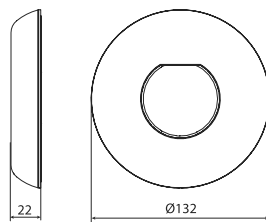

**1** LAMP

**DIMENSIONS**

\*measurements in mm.

STAIRS	74400	74400WW	74401	74401WW
TYPE OF LIGHT	WHITE	WARM WHITE	WHITE	WARM WHITE
VOLTAGE	12V AC	12V AC	24V DC	24V DC
POWER	3,5 W	3,5 W	3 W	3 W
CONSUMPTION	6 VA	6 VA	3 VA	3 VA
LUMINOUS FLUX	450 lm	450 lm	450 lm	450 lm
COLOR TEMP.	5.700K	3.000K	5.700K	3.000K
CRI >	70	80	70	80
FLUX ANGLE	100°	100°	100°	100°
TERMAL PROTECTION	Self-regulation	Self-regulation	Self-regulation	Self-regulation
ENERGY CLASS <small>Según UE 2019/2015</small>				
INSTALLATION IN SALT WATER	Yes	Yes	Yes	Yes
COMPATIBLE CONTROL SYSTEMS	ON/OFF	ON/OFF	ON/OFF	ON/OFF

## 2 FIXATION SYSTEM & DECORATIVE RING

DECORATIVE RING FOR NICHE

DECORATIVE RING FOR NOZZLE L

DECORATIVE RING FOR NOZZLE S

DECORATIVE RING FOR PIPE

	White	Beige	Light gray	Anthracite gray	Stainless steel * AISI 316	How to install
74392	74392CL090	74392CL129	74392CL144	74392CLSS		
74393	74393CL090	74393CL129	74393CL144	74393CLSS		
74394	74394CL090	74394CL129	74394CL144	74394CLSS		
74395	74395CL090	74395CL090	74395CL090	74395CLSS		

### DIMENSIONS OF FIXATION SYSTEM & DECORATIVE RING

FOR NICHE: Fits in Mini niches.

FOR LARGE NOZZLE L: Fits into nozzles with a  $\varnothing$  116 mm trim or less.

FOR SMALL NOZZLE S: Fits into nozzles with a  $\varnothing$  90 mm trim or less.

FOR PIPE: Fits into  $\varnothing$ 63mm pipes or wall bushings in concrete pools.