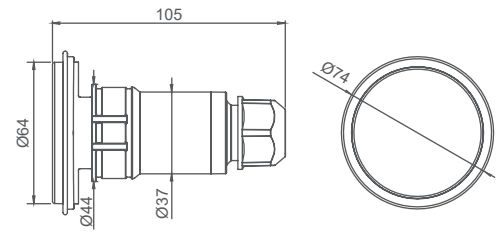

**1** LAMP

**DIMENSIONS**

\*measurements in mm.

STAIRS	74400	74400WW	74401	74401WW
TYPE OF LIGHT	WHITE	WARM WHITE	WHITE	WARM WHITE
VOLTAGE	12V AC	12V AC	24V DC	24V DC
POWER	3,5 W	3,5 W	3 W	3 W
CONSUMPTION	6 VA	6 VA	3 VA	3 VA
LUMINOUS FLUX	450 lm	450 lm	450 lm	450 lm
COLOR TEMP.	5.700K	3.000K	5.700K	3.000K
CRI >	70	80	70	80
FLUX ANGLE	100°	100°	100°	100°
TERMAL PROTECTION	Self-regulation	Self-regulation	Self-regulation	Self-regulation
ENERGY CLASS <small>Según UE 2019/2015</small>				
INSTALLATION IN SALT WATER	Yes	Yes	Yes	Yes
COMPATIBLE CONTROL SYSTEMS	ON/OFF	ON/OFF	ON/OFF	ON/OFF

### DIMENSIONS OF FIXATION SYSTEM & DECORATIVE RING

FOR NICHE: Fits in Mini niches.

FOR LARGE NOZZLE L: Fits into nozzles with a  $\varnothing$  116 mm trim or less.

FOR SMALL NOZZLE S: Fits into nozzles with a  $\varnothing$  90 mm trim or less.

FOR PIPE: Fits into  $\varnothing$ 63mm pipes or wall bushings in concrete pools.