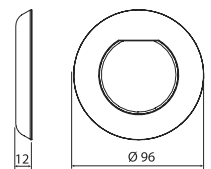

**1** LAMP

**DIMENSIONS**

\*measurements in mm.

STAIRS	74400	74400WW	74401	74401WW
TYPE OF LIGHT	WHITE	WARM WHITE	WHITE	WARM WHITE
VOLTAGE	12V AC	12V AC	24V DC	24V DC
POWER	3,5 W	3,5 W	3 W	3 W
CONSUMPTION	6 VA	6 VA	3 VA	3 VA
LUMINOUS FLUX	450 lm	450 lm	450 lm	450 lm
COLOR TEMP.	5.700K	3.000K	5.700K	3.000K
CRI >	70	80	70	80
FLUX ANGLE	100°	100°	100°	100°
TERMAL PROTECTION	Self-regulation	Self-regulation	Self-regulation	Self-regulation
ENERGY CLASS <small>Según UE 2019/2015</small>				
INSTALLATION IN SALT WATER	Yes	Yes	Yes	Yes
COMPATIBLE CONTROL SYSTEMS	ON/OFF	ON/OFF	ON/OFF	ON/OFF

## 2 FIXATION SYSTEM & DECORATIVE RING

DECORATIVE RING FOR NICHE

DECORATIVE RING FOR NOZZLE L

DECORATIVE RING FOR NOZZLE S

DECORATIVE RING FOR PIPE

	White	Beige	Light gray	Anthracite gray	Stainless steel * AISI 316	How to install
74392	74392CL090	74392CL129	74392CL144	74392CLSS		
74393	74393CL090	74393CL129	74393CL144	74393CLSS		
74394	74394CL090	74394CL129	74394CL144	74394CLSS		
74395	74395CL090	74395CL090	74395CL090	74395CLSS		

### DIMENSIONS OF FIXATION SYSTEM & DECORATIVE RING

FOR NICHE: Fits in Mini niches.

FOR LARGE NOZZLE L: Fits into nozzles with a  $\varnothing$  116 mm trim or less.

FOR SMALL NOZZLE S: Fits into nozzles with a  $\varnothing$  90 mm trim or less.

FOR PIPE: Fits into  $\varnothing$ 63mm pipes or wall bushings in concrete pools.