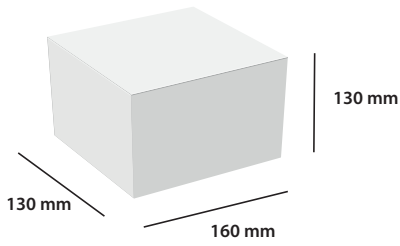

PACKAGING AND PALLETIZATION

SINGLE BOX