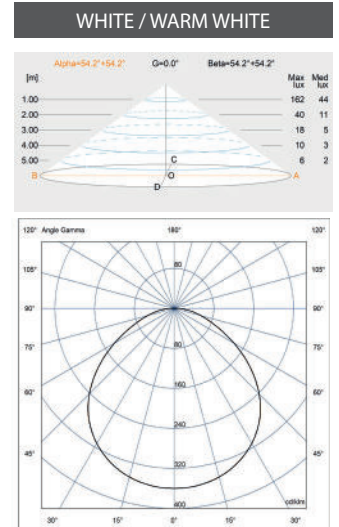

**1** LAMP

**DIMENSIONS**

\*measurements in mm.

STAIRS	74400	74400WW	74401	74401WW
TYPE OF LIGHT	WHITE	WARM WHITE	WHITE	WARM WHITE
VOLTAGE	12V AC	12V AC	24V DC	24V DC
POWER	3,5 W	3,5 W	3 W	3 W
CONSUMPTION	6 VA	6 VA	3 VA	3 VA
LUMINOUS FLUX	450 lm	450 lm	450 lm	450 lm
COLOR TEMP.	5.700K	3.000K	5.700K	3.000K
CRI >	70	80	70	80
FLUX ANGLE	100°	100°	100°	100°
TERMAL PROTECTION	Self-regulation	Self-regulation	Self-regulation	Self-regulation
ENERGY CLASS <small>Según UE 2019/2015</small>				
INSTALLATION IN SALT WATER	Yes	Yes	Yes	Yes
COMPATIBLE CONTROL SYSTEMS	ON/OFF	ON/OFF	ON/OFF	ON/OFF

**PHOTOMETRY STAIRS**

WALL	74406	74406WW	74407	74407WW
TYPE OF LIGHT	WHITE	WARM WHITE	WHITE	WARM WHITE
VOLTAGE	12V AC	12V AC	24V DC	24V DC
POWER	7,2 W	7,2 W	6,8 W	6,8 W
CONSUMPTION	10,5 VA	10,5 VA	6,8 VA	6,8 VA
LUMINOUS FLUX	900 lm	900 lm	900 lm	900 lm
COLOR TEMP.	5.700K	3.000K	5.700K	3.000K
CRI >	70	80	70	80
FLUX ANGLE	100°	100°	100°	100°
TERMAL PROTECTION	Self-regulation	Self-regulation	Self-regulation	Self-regulation
ENERGY CLASS <small>Según UE 2019/2015</small>				
INSTALLATION IN SALT WATER	Yes	Yes	Yes	Yes
COMPATIBLE CONTROL SYSTEMS	ON/OFF	ON/OFF	ON/OFF	ON/OFF