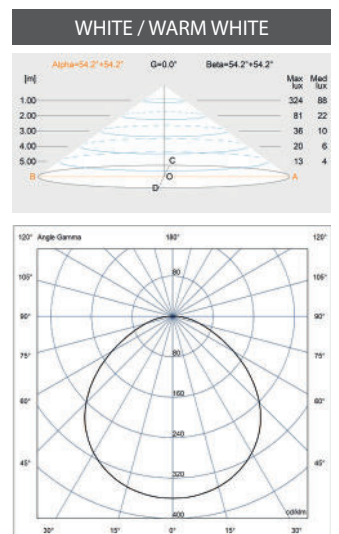

PHOTOMETRY WALL