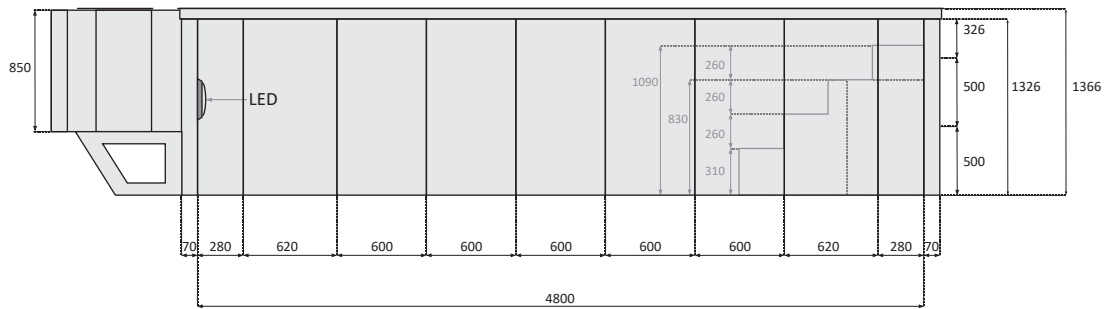

Color: white or blue, steps: anti-skid

External dimension: 5000 mm x 3000 mm x 1366 mm

Internal dimension: 4800 mm x 2800 mm x 1350 mm

BLUEPOOL
— a Blue Solutions brand —

Top view

Longer side view

Shorter side view

Color: white or blue, steps: anti-skid

External dimension: 5000 mm x 3000 mm x 1366 mm

Internal dimension: 4800 mm x 2800 mm x 1350 mm

BLUEPOOL
— a Blue Solutions brand —

3D Visualization