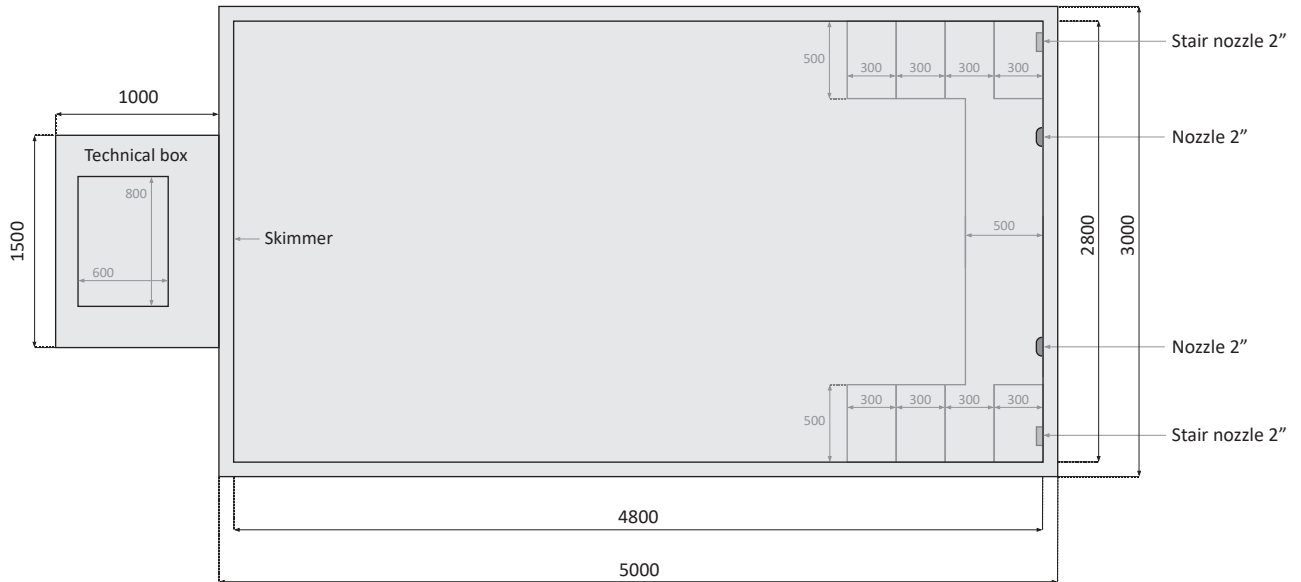

Color: white or blue, steps: anti-skid

External dimension: 5000 mm x 3000 mm x 1366 mm

Internal dimension: 4800 mm x 2800 mm x 1350 mm

BLUEPOOL
— a Blue Solutions brand —

Top view

Longer side view

Shorter side view

Color: white or blue, steps: anti-skid

External dimension: 5000 mm x 3000 mm x 1366 mm

Internal dimension: 4800 mm x 2800 mm x 1350 mm

BLUEPOOL
— a Blue Solutions brand —

3D Visualization