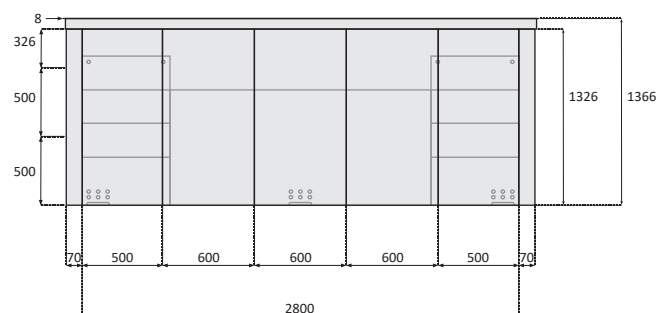

Color: white or blue, steps: anti-skid

External dimension: 5000 mm x 3000 mm x 1366 mm

Internal dimension: 4800 mm x 2800 mm x 1350 mm

BLUEPOOL
— a Blue Solutions brand —

Top view

Longer side view

Shorter side view

Color: white or blue, steps: anti-skid

External dimension: 5000 mm x 3000 mm x 1366 mm

Internal dimension: 4800 mm x 2800 mm x 1350 mm

BLUEPOOL
— a Blue Solutions brand —

3D Visualization