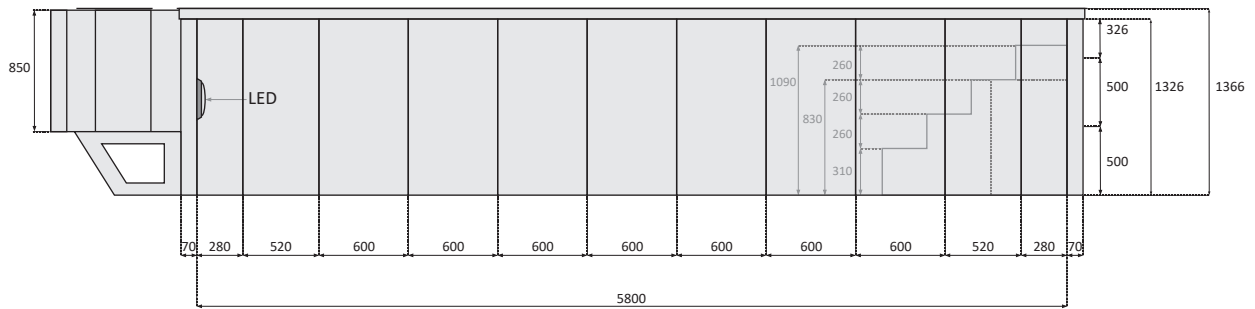

Color: white or blue, steps: anti-skid

External dimension: 6000 mm x 3000 mm x 1366 mm

Internal dimension: 5800 mm x 2800 mm x 1350 mm

BLUEPOOL
— a Blue Solutions brand —

Top view

Longer side view

Shorter side view

Color: white or blue, steps: anti-skid

External dimension: 6000 mm x 3000 mm x 1366 mm

Internal dimension:: 5800 mm x 2800 mm x 1350 mm

BLUEPOOL
— a Blue Solutions brand —

3D Visualization