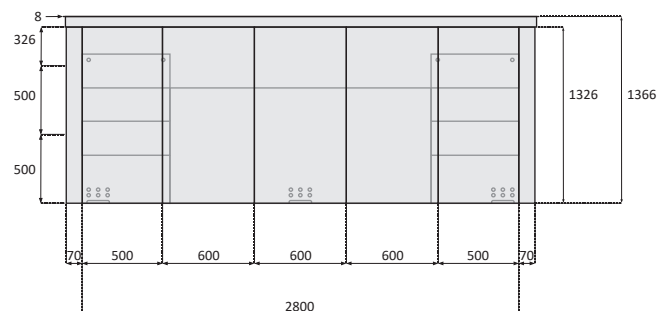

Color: white or blue, steps: anti-skid

External dimension: 6000 mm x 3000 mm x 1366 mm

Internal dimension: 5800 mm x 2800 mm x 1350 mm

BLUEPOOL
— a Blue Solutions brand —

Top view

Longer side view

Shorter side view

Color: white or blue, steps: anti-skid

External dimension: 6000 mm x 3000 mm x 1366 mm

Internal dimension:: 5800 mm x 2800 mm x 1350 mm

BLUEPOOL
— a Blue Solutions brand —

3D Visualization