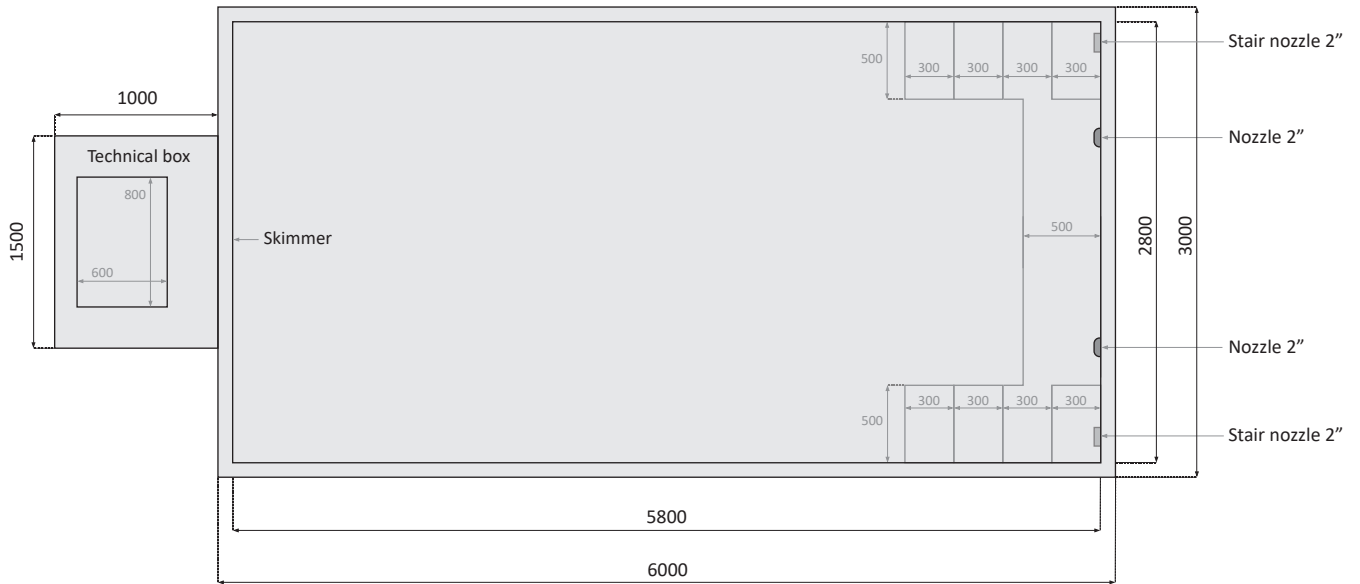

Color: white or blue, steps: anti-skid

External dimension: 6000 mm x 3000 mm x 1366 mm

Internal dimension: 5800 mm x 2800 mm x 1350 mm

BLUEPOOL
— a Blue Solutions brand —

Top view

Longer side view

Shorter side view

Color: white or blue, steps: anti-skid

External dimension: 6000 mm x 3000 mm x 1366 mm

Internal dimension:: 5800 mm x 2800 mm x 1350 mm

BLUEPOOL
— a Blue Solutions brand —

3D Visualization